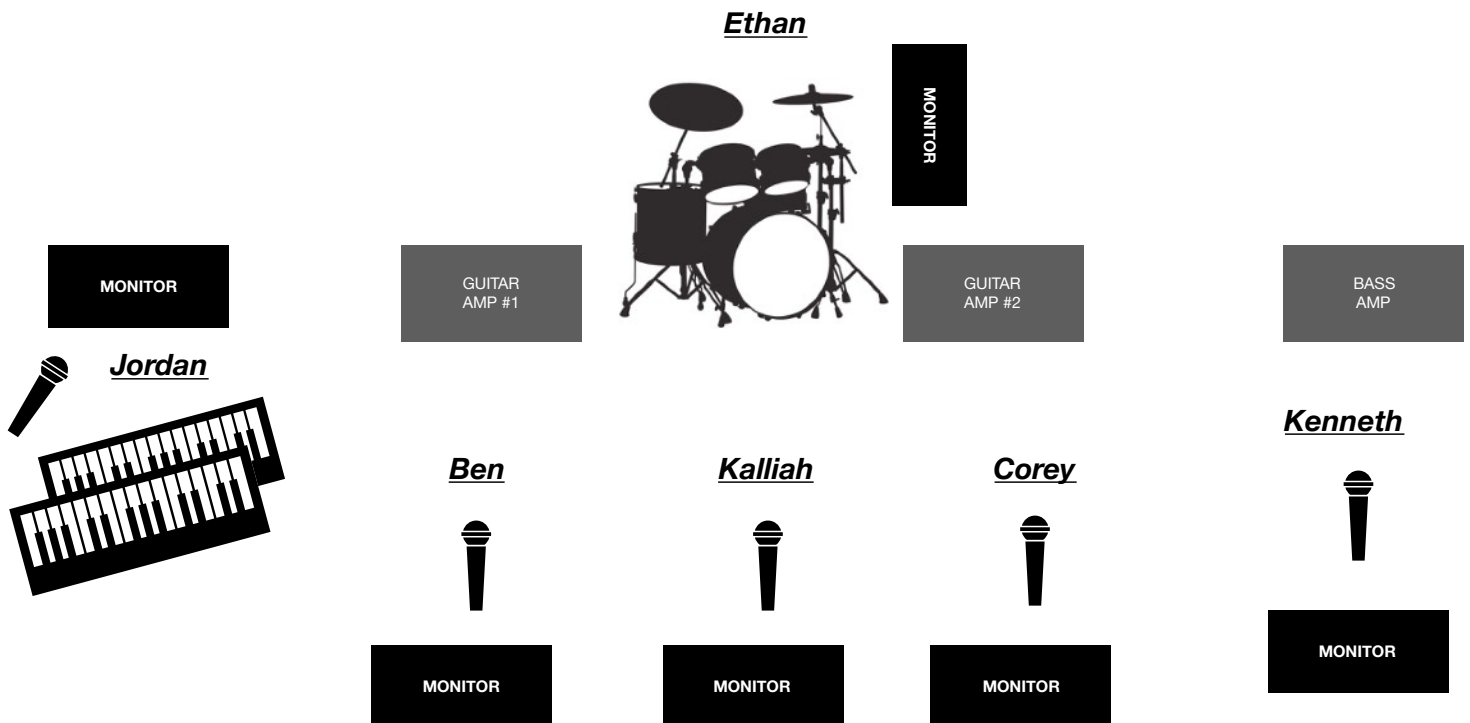

6 PIECE BAND

STAGE PLOT/ INPUT LIST

- Vocal Mics x 5
- Guitar Mics x 2
- Bass Direct 1/4 or xlr
- Kick, Snare, 2 Rack Toms, 1 Floor Tom
- Keys 2 mono outs
- Monitor mixes x 6 (or what ever you have)

Questions, advance, onsite contact:
Corey White
612.819.3616 (can also text)
corey@crwproductions.com